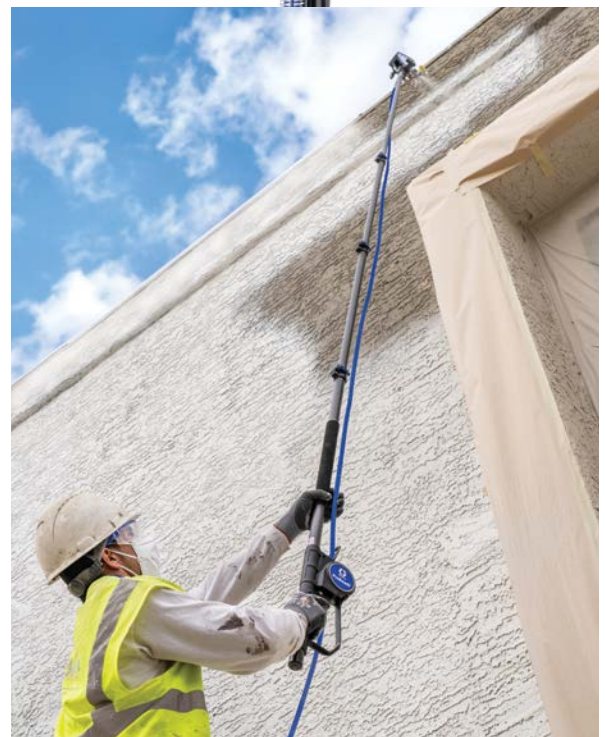

PROREACH™

Telescoping Spray Pole

ONE TOOL FOR EVERY HIGH-REACH JOB FROM INTERIOR TO EXTERIOR – ACROSS RESIDENTIAL, COMMERCIAL AND MULTI-FAMILY PROJECTS.

FULLY ADJUSTABLE FOR JOBSITE DEMANDS

Adapt quickly to changing jobsite demands with up to 12 ft (3.7 m) of additional reach and a rotating spray angle for precise positioning across ceilings, walls, soffits and hard-to-reach areas.

REDUCED FATIGUE

Lightweight 4 lb (1.8 kg) design and ergonomic trigger support all-day spraying by minimizing strain and reducing ladder climbing and repositioning throughout the job.

FULL EXTENSION CONTROL

Carbon fiber construction delivers 4X the stiffness of aluminum, reducing flex and maintaining consistent control at full extension.

UNIVERSAL COMPATIBILITY

Designed to work with most airless spray guns and standard hoses (1/8– 3/8 in, 3.2–9.5 mm), featuring a tool-free quick-detach for efficient setup and removal.

IMPROVED FINISH WITH DIRECT GUN SPRAYING

Provides a more consistent spray pattern with reduced spitting compared to traditional extensions, resulting in a cleaner, higher-quality finish.

"ProReach helped us spray more surface a lot faster. It reduced a two-person job to one by eliminating the second person holding the ladder."

Bill Mahoney
Director
That 1 Painter

Model	Part No.
ProReach Telescoping Spray Pole	2014939