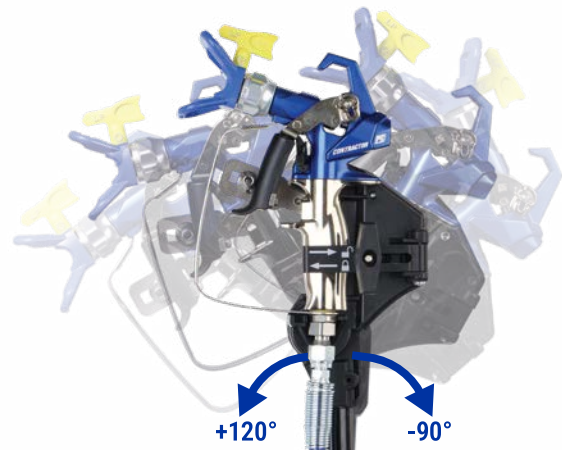

PROREACH™

Telescoping Spray Pole

ONE TOOL FOR EVERY HIGH-REACH JOB FROM INTERIOR TO EXTERIOR – ACROSS RESIDENTIAL, COMMERCIAL AND MULTI-FAMILY PROJECTS.

FULLY ADJUSTABLE FOR JOBSITE DEMANDS

Adapt quickly to changing jobsite demands with up to 12 ft (3.7 m) of additional reach and a rotating spray angle for precise positioning across ceilings, walls, soffits and hard-to-reach areas.

REDUCED FATIGUE

Lightweight 4 lb (1.8 kg) design and ergonomic trigger support all-day spraying by minimizing strain and reducing ladder climbing and repositioning throughout the job.

FULL EXTENSION CONTROL

Carbon fiber construction delivers 4X the stiffness of aluminum, reducing flex and maintaining consistent control at full extension.

UNIVERSAL COMPATIBILITY

Designed to work with most airless spray guns and standard hoses (1/8– 3/8 in, 3.2–9.5 mm), featuring a tool-free quick-detach for efficient setup and removal.

IMPROVED FINISH WITH DIRECT GUN SPRAYING

Provides a more consistent spray pattern with reduced spitting compared to traditional extensions, resulting in a cleaner, higher-quality finish.

"ProReach helped us spray more surface a lot faster. It reduced a two-person job to one by eliminating the second person holding the ladder."

Bill Mahoney
Director
That 1 Painter

Model	Part No.
ProReach Telescoping Spray Pole	2014939